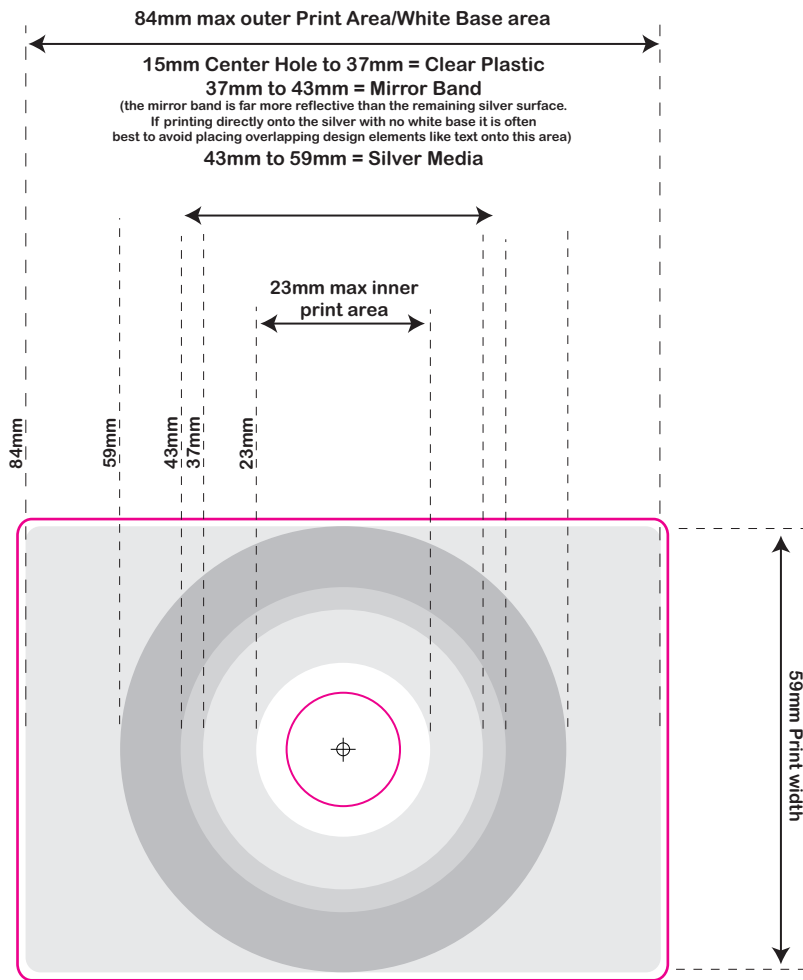

DESIGN STUDIO / PRINTING SPECIFICATION

STOCK CODE = 50123 60MB SILVER/CLEAR IT CARD CD-R

- + + All Printable Areas (usually covered by a white base)
- Reflective Mirror Band
- + Clear Plastic

Outer/Inner Disc Edge
86mm x 61mm (print area 84mm x 59mm)
WHITE BASE REQUIRED

Your design should have at least 4mm over-lap for bleed on all paper parts. CD/DVD artwork does not need to be supplied to exact specifications or with center hole removed - **we will always provide an emailed proof to the required specification**